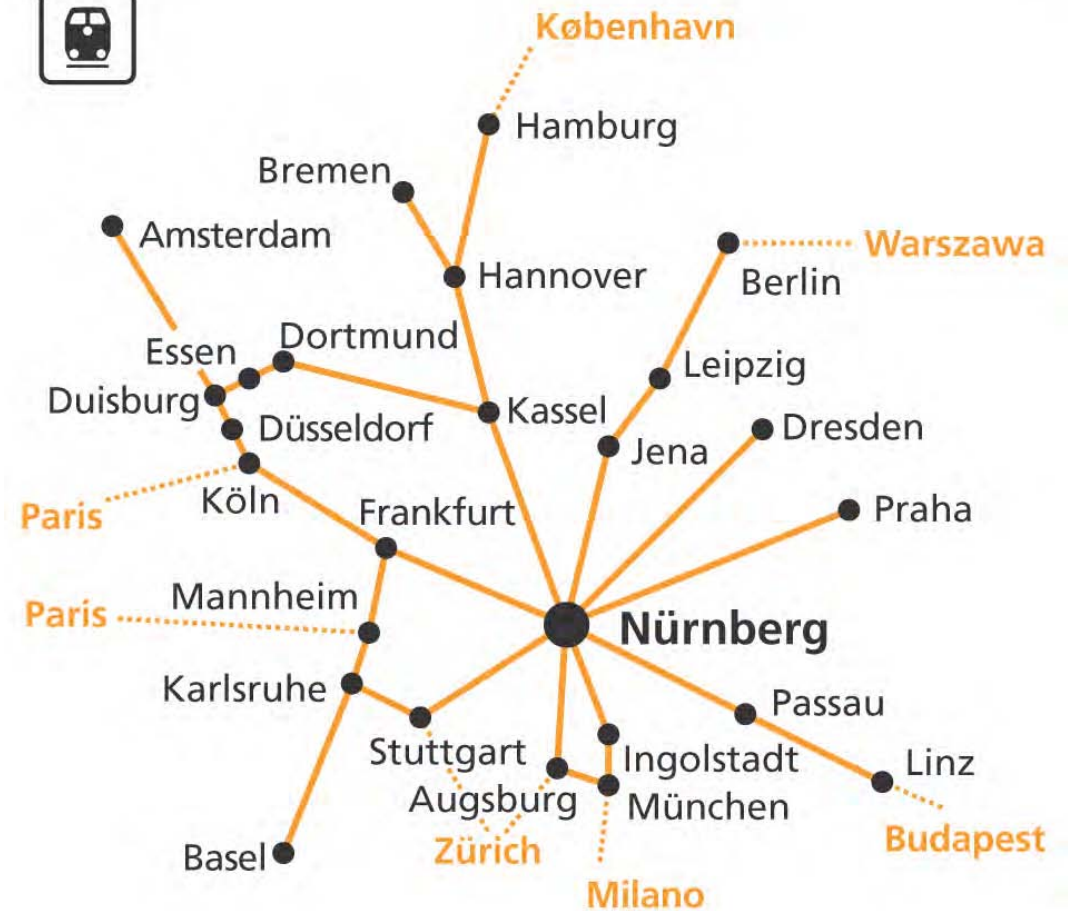

Transportation

Traffic connections:

Nürnberg may be reached directly by plane, car or train.

Traveling by train:

Intercity (express) trains to Nürnberg are running hourly. At Nürnberg Central Station please change for subway line 1 towards "Langwasser Süd". Exit the train at the stop "Messezentrum" (journey time from the central station approximately 10 min).

German railway service

<http://reiseauskunft.bahn.de/bin/query.exe/en>

Traveling by plane:

There are nonstop flights connecting Nürnberg to major European cities. Destinations outside Europe may be reached conveniently by changing in Frankfurt, Munich, London, Amsterdam or Zurich. Nürnberg airport has the abbreviation "NUE". On arrival at Nürnberg Airport please take a subway train (line 2) towards "Röthenbach", change at Nürnberg Central Station for subway line 1 towards "Langwasser Süd". Exit the train at the stop "Messezentrum" (journey time from the airport by subway approximately 20 min, by taxi approximately 25 min).

Nürnberg public transport information

<http://www.vgn.de/?language=en>

Traveling by plane and train

Traveling by plane:

There are nonstop flights connecting Nürnberg to major European cities. Destinations outside Europe may be reached conveniently by changing in Frankfurt, Munich, London, Amsterdam or Zurich.

Only eight minutes to go by subway (line 2) from Nürnberg Airport to the city center

Traveling by train:

Nürnberg is a junction on the European high speed rail network. ICE, EC and IC trains at hourly intervals ensure optimum accessibility. The journey from Nürnberg Central Station to the Congress Center Nürnberg takes only eight minutes by subway.