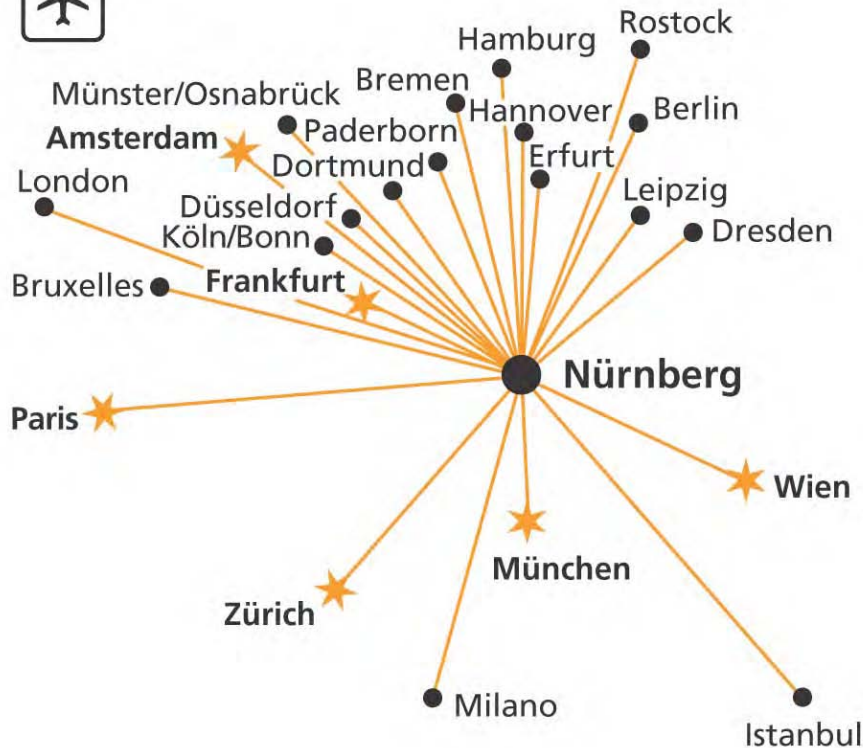

Transportation

Traffic connections:

Nürnberg may be reached directly by plane, car or train.

Traveling by train:

Intercity (express) trains to Nürnberg are running hourly. At Nürnberg Central Station please change for subway line 1 towards "Langwasser Süd". Exit the train at the stop "Messezentrum" (journey time from the central station approximately 10 min).

German railway service

<http://reiseauskunft.bahn.de/bin/query.exe/en>

Traveling by plane:

There are nonstop flights connecting Nürnberg to major European cities. Destinations outside Europe may be reached conveniently by changing in Frankfurt, Munich, London, Amsterdam or Zurich. Nürnberg airport has the abbreviation "NUE". On arrival at Nürnberg Airport please take a subway train (line 2) towards "Röthenbach", change at Nürnberg Central Station for subway line 1 towards "Langwasser Süd". Exit the train at the stop "Messezentrum" (journey time from the airport by subway approximately 20 min, by taxi approximately 25 min).

Nürnberg Airport

<http://www.airport-nuernberg.de/english/index.html>

Subway connections:

The CongressCenter Nürnberg may be reached within approximately 10 min from Nürnberg Central Station by subway line 1. There are also connections to the City Center (directly) and to Nürnberg Airport (one change).

Nürnberg public transport information

<http://www.vgn.de/?language=en>

Traveling by plane and train

Traveling by plane:

There are nonstop flights connecting Nürnberg to major European cities. Destinations outside Europe may be reached conveniently by changing in Frankfurt, Munich, London, Amsterdam or Zurich.