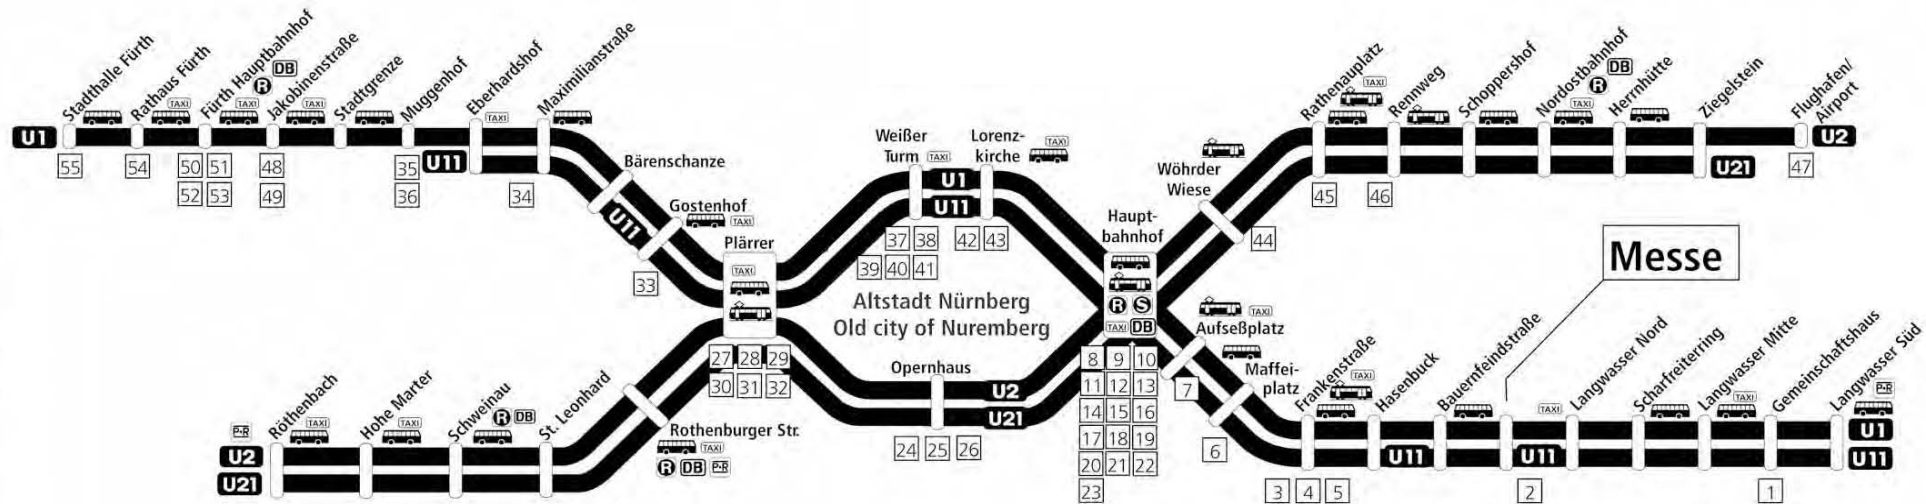

Hotels/Pensionen nahe U-Bahn-Haltestellen in Nürnberg
Hotels/bed & breakfast near Underground stops in Nuremberg

Nürnberg 1 Best Western Hotel Arvena Park Görlitzer Str. 51 Tel +49 (0)9 11.89 22-0 2 Arvena Messe Bertolt-Brecht-Str. 2 Tel +49 (0)9 11.81 23-0 3 Cramer-Klett Pillenreuther Str. 162 Tel +49 (0)9 11.44 92 91 4 Hotel Restaurant Gerhard Pillenreuther Str. 144 Tel +49 (0)9 11.9 44 78-0 5 Hotel Lichtenhof Pillenreuther Str. 150 Tel +49 (0)9 11.9 94 59 90 6 Hotel Luga Gabelsbergerstr. 49 Tel +49 (0)9 11.44 52-91 7 Busch am Aufseßplatz Aufseßplatz 2 Tel +49 (0)9 11.44 50 69 8 Ringhotel Loew's Merkur Pillenreuther Str. 1 Tel +49 (0)9 11.9 94 33-0	9 Hotel Royal am Hauptbahnhof Comeniusstr.1 Tel +49 (0)9 11.44 50 99 10 InterCityHotel Eilgutstr. 8 Tel +49 (0)9 11.2 47 80 11 Hotel Marienbad Eilgutstr. 5 Tel +49 (0)9 11.20 31 47 12 Maritim Hotel Frauentorgraben 11 Tel +49 (0)9 11.23 63-0 13 Grand Hotel Le Méridien Bahnhofstr. 1-3 Tel +49 (0)9 11.23 22-0 14 Hotel Bayerischer Hof garni Gleißbühlstr. 15 Tel +449 (0)9 11.23 21-0 15 Hotel Victoria Königstr. 80 Tel +49 (0)9 11.24 05-0 16 Pillhofer Königstr. 78 Tel +49 (0)9 11.22 63 22	17 Hotel Ibis Marientor Königstorgraben 9 Tel +49 (0)9 11.24 09-0 18 Keiml Luitpoldstr. 7 Tel +49 (0)9 11.22 62 40 19 Drei Raben Königstr. 63 Tel +49 (0)9 11.20 45 83 20 Hotel Deutscher Kaiser Königstr. 55 Tel +49 (0)9 11.20 33 41 21 Hotel Ibis Königstor Königstr. 74 Tel +49 (0)9 11.2 32 00-0 22 Hotel Mozart Garni Galgenhofstr. 45 Tel +49 (0)9 11.4 50 97 30 23 Zum Schwänlein Hintere Sterngasse 11 Tel +49 (0)9 11.22 51 62 24 Hotel Deutscher Hof Frauentorgraben 29 Tel +49 (0)9 11.24 94-0 25 Hotel Astoria Weidenkellerstr. 4 Tel +49 (0)9 11.20 85 05	26 Hotel Fackelmann Essenweinstr. 10 Tel +49 (0)9 11.20 68 40 27 Concorde Hotel Viva Sandstr. 4-8 Tel +49 (0)9 11.24 00-0 28 Hotel Ibis Nürnberg Plärrer Steinbühler Str. 2 Tel +49 (0)9 11.23 71-0 29 Hotel Tunca Am Plärrer 2 Tel +49 (0)9 11.28 45 30 30 Apart Hotel Senator Landgrabenstr. 25 Tel +49 (0)9 11.4 18 09 71 31 Pension Florida Fürther Str. 16 Tel +49 (0)9 11.26 18 81 32 ARIA Hotel Zufuhrstr. 10 Tel +49 (0)9 11.92 94-0 33 Derag Hotel Maximilian Appartement-Residenz Obere Kanalstr. 11 Tel +49 (0)9 11.92 95-0	34 Hotel Hamburg garni Hasstr. 3 Tel +49 (0)9 11.31 89 90 35 Appart Hotel Tassilo Tassilostr. 21 Tel +49 (0)9 11.3 26 66 36 Hotel Metropol Fürther Str. 338 Tel +49 (0)9 11.32 43 90 37 Flair-Hotel Weinhaus Steichele Knorrstr. 2-8 Tel +49 (0)9 11.2 02 28-0 38 Hotel am Jakobsmarkt Schottengasse 5 Tel +49 (0)9 11.20 07-0 39 Garden Hotel Vordere Ledergasse 12 Tel +49 (0)9 11.20 50 60 40 Avenue Josephsplatz 10 Tel +49 (0)9 11.2 44 00-0 41 Romantik Hotel Am Josephsplatz Josephsplatz 30-32 Tel +49 (0)9 11.21 44 70	42 City Hotel Königstr. 25-27 Tel +49 (0)9 11.23 26 45 43 Lorenz Hotel Pfannenschmiedgasse 4-6 Tel +49 (0)9 11.20 44 17 44 Hotel Prinzregent Prinzregentenufer 11 Tel +49 (0)9 11.58 81 88 45 Hotel Wöhrder Hof Rahm 18 Tel +49 (0)9 11.53 60 60 46 Hübler Am Park Am Stadtpark 5 Tel +49 (0)9 11.58 81-0 47 Nürnberg-Airport Mövenpick Hotel Flughafenstr. 100 Tel +49 (0)9 11.35 01-0	Fürth 48 Appartmenthotel O'Haras Family Lodge Kaiserstr.118-120 Tel +49 (0)9 11.78 70 20 49 Hotel Bavaria Hirnschall Nürnberger Str. 54 Tel +49 (0)9 11.77 49 41 50 Hotel am Stadtpark Nürnberger Str. 8 Tel +49 (0)9 11.74 06 70 51 Astron Suite-Hotel Königstr. 140 Tel +49 (0)9 11.74 04-0 52 Parkhotel Fürth Rudolf-Breitscheid-Str. 15 Tel +49 (0)9 11.77 66 66 53 Werners Apartment Hotel Friedrichstr. 20-22 Tel +49 (0)9 11.7 40 56-0 54 Schwarzes Kreuz Königstr. 81 Tel +49 (0)9 11.74 09 10 55 Hotel am Forum Foerstermühle 2 Tel +49 (0)9 11.7 59 99 99	Weitere Auskünfte Further information Congress- und Tourismus- Zentrale Nürnberg Frauentorgraben 3 D-90443 Nürnberg Tel +49 (0)9 11.23 36-0 Fax +49 (0)9 11.23 36-1 66 tourismus@nuernberg.de www.hotel.nuernberg.de Hotelruf/Hotel call Tel +49 (0)9 11.1 94 14 TQ3 Travel Solutions Sandstraße 27 a D-90443 Nürnberg Tel +49 (0)9 11 . 2 06 08-10 Fax +49 (0)9 11 . 2 06 08-73 108.01@tq3.de www.tq3.com NürnbergMesse GmbH Messezentrum D-90471 Nürnberg Tel +49 (0)9 11.86 06-0 Fax +49 (0)9 11.86 06-82 28 info@nuernbergmesse.de www.nuernbergmesse.de