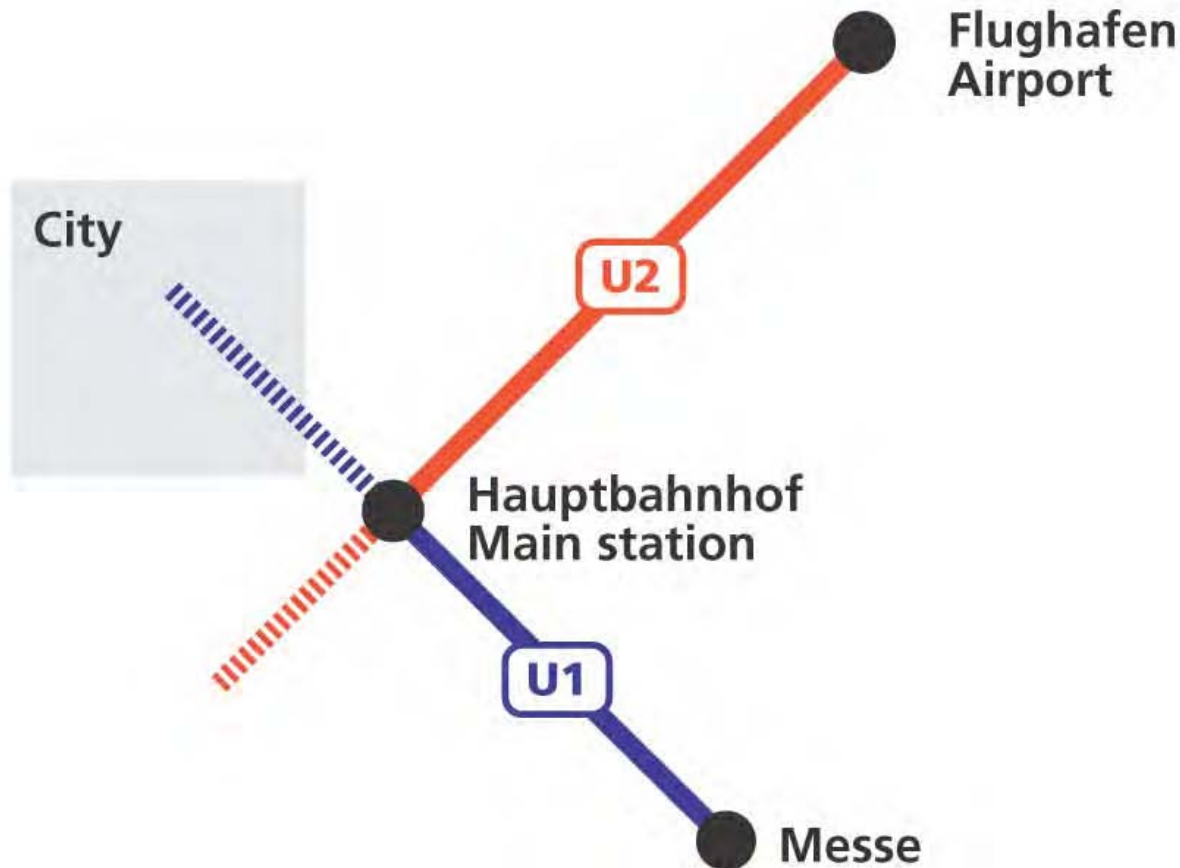

Transportation

Traffic connections:

Nürnberg may be reached directly by plane, car or train.

Traveling by train:

Intercity (express) trains to Nürnberg are running hourly. At Nürnberg Central Station please change for subway line 1 towards "Langwasser Süd". Exit the train at the stop "Messezentrum" (journey time from the central station approximately 10 min).

German railway service

<http://reiseauskunft.bahn.de/bin/query.exe/en>

Traveling by plane:

There are nonstop flights connecting Nürnberg to major European cities. Destinations outside Europe may be reached conveniently by changing in Frankfurt, Munich, London, Amsterdam or Zurich. Nürnberg airport has the abbreviation "NUE". On arrival at Nürnberg Airport please take a subway train (line 2) towards "Röthenbach", change at Nürnberg Central Station for subway line 1 towards "Langwasser Süd". Exit the train at the stop "Messezentrum" (journey time from the airport by subway approximately 20 min, by taxi approximately 25 min).

Only eight minutes to go by subway (line 2) from Nürnberg Airport to the city center

Traveling by train:

Nürnberg is a junction on the European high speed rail network. ICE, EC and IC trains at hourly intervals ensure optimum accessibility. The journey from Nürnberg Central Station to the Congress Center Nürnberg takes only eight minutes by subway.

CongressCenter Nürnberg (CCN) – Overview

CCN Ost (east): ■
(will be completed in 2005)

CCN Messepark: ■

CCN Mitte (central): ■

CCN Frankenhalle: ■

CCN West: ■

Subway connections: Nürnberg Airport to CongressCenter Nürnberg (CCN, “Messe”)