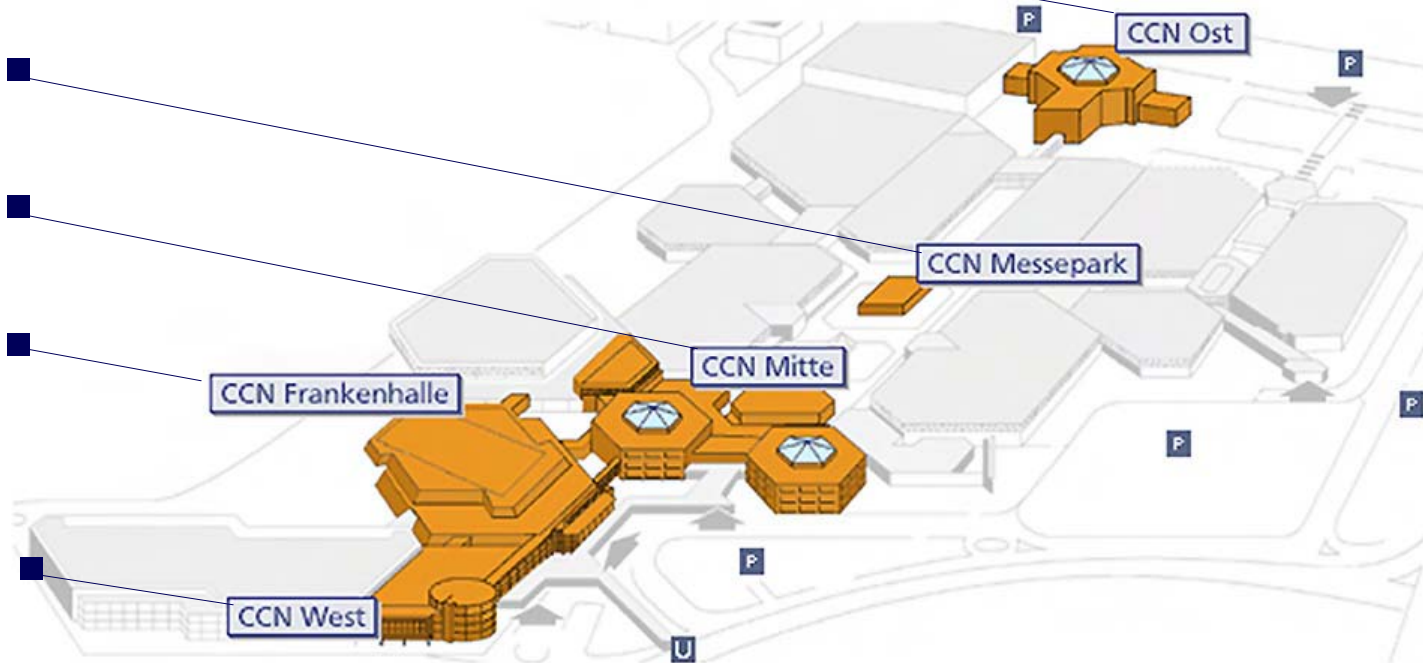

CongressCenter Nürnberg (CCN) – Overview

CCN Ost (east): ■
(will be completed in 2005)

CCN Messepark: ■

CCN Mitte (central): ■

CCN Frankenhalle: ■

CCN West: ■

Subway connections: Nürnberg Airport to CongressCenter Nürnberg (CCN, “Messe”)